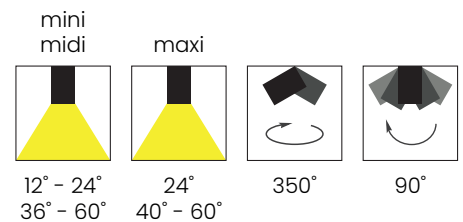

- Die-cast Aluminum body
- Mains voltage 220-240V / 50-60Hz
- With 3-phase universal track adaptor and tempered glass
- The perfect solution for retail lighting
- Long life up to 50,000 hours
- Different body color options
- Honeycomb filter and color filter accessories available
- Clever thermal design

Model	Code	Power	CRI 80				CRI 90			Dimensions
			2700K	3000K	4000K	6500K	2700K	3000K	4000K	
Mini	VTL.NLS.060	7 W	840	865	891	945	720	742	764	Ø60x165mm
		9 W	1680	1730	1782	1891	1440	1483	1528	
Midi	VTL.NLS.075	9 W	1080	1112	1146	1216	927	955	983	Ø76x165mm
		14 W	1680	1730	1782	1891	1440	1483	1528	
Maxi	VTL.NLS.100	20 W	2304	2373	2444	2593	2027	2090	2153	Ø100x207mm
		28 W	2260	2328	2398	2544	2838	2936	3024	