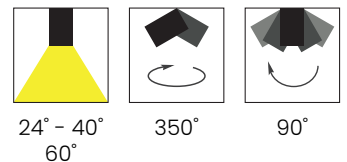

- Die-cast Aluminum body
- Mains voltage 220-240V / 50-60Hz
- With 3-phase universal track adaptor and tempered glass
- The perfect solution for retail lighting
- Long life up to 50,000 hours
- Different body color options
- Honeycomb filter and color filter accessories available
- Clever thermal design

Model	Code	Power	CRI 80				CRI 90			Dimensions
			2700K	3000K	4000K	6500K	2700K	3000K	4000K	
Jasper	VTLJSP.020	20 W	2420	2493	2567	2724	2100	2163	2228	Ø100x124mm
	VTLJSP.028	28 W	2288	2357	2427	2575	2940	3028	3119	
	VTLJSP.035	35 W	4235	4362	4493	4767	3675	3785	3899	