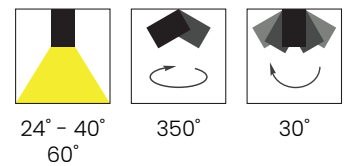

- Die-cast Aluminum body
- Mains voltage 220-240V / 50-60Hz
- Emergency kit system can be integrated
- Different body color options
- Long life up to 50,000 hours
- 1-10V, DALI, Switch dimming options available
- Honeycomb filter and color filter accessories available
- Clever thermal design

Model	Code	Power	CRI 80				CRI 90			Dimensions
			2700K	3000K	4000K	6500K	2700K	3000K	4000K	
Angel 13	VTLANG.020.M	20 W	2304	2373	2444	2593	2027	2090	2153	Ø130X125mm
	VTLANG.028.M	28 W	2260	2328	2398	2544	2838	2936	3024	