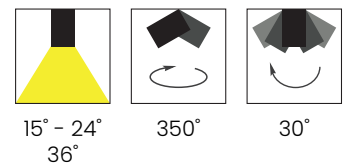

- Die-cast Aluminum body
- Mains voltage 220-240V / 50-60Hz
- Emergency kit system can be integrated
- Different body color options
- Long life up to 50,000 hours
- 1-10V, DALI, Switch dimming options available
- Honeycomb filter and color filter accessories available
- Clever thermal design

Model	Code	Power	CRI 80				CRI 90			Dimensions
			2700K	3000K	4000K	6500K	2700K	3000K	4000K	
Angel 11 S	VTLANG.007.S	7 W	791	815	839	890	720	742	764	110x110x83mm
	VTLANG.009.S	9 W	1017	1048	1079	1145	927	955	983	
	VTLANG.014.S	14 W	1582	1629	1678	1781	1442	1485	1530	
	VTLANG.020.S	20 W	2260	2328	2398	2544	2060	2122	2185	